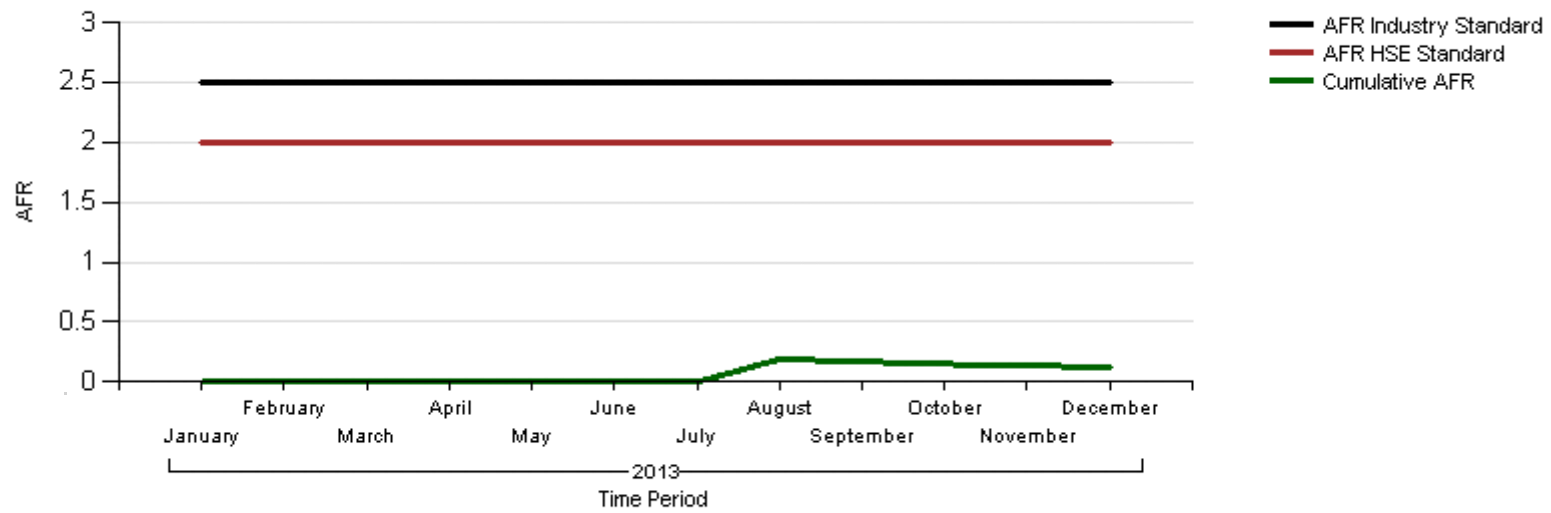

AFR: January 2013 To December 2013

RIDDORS: 1

Total Staff Hours: 807778

AFR: 0.12