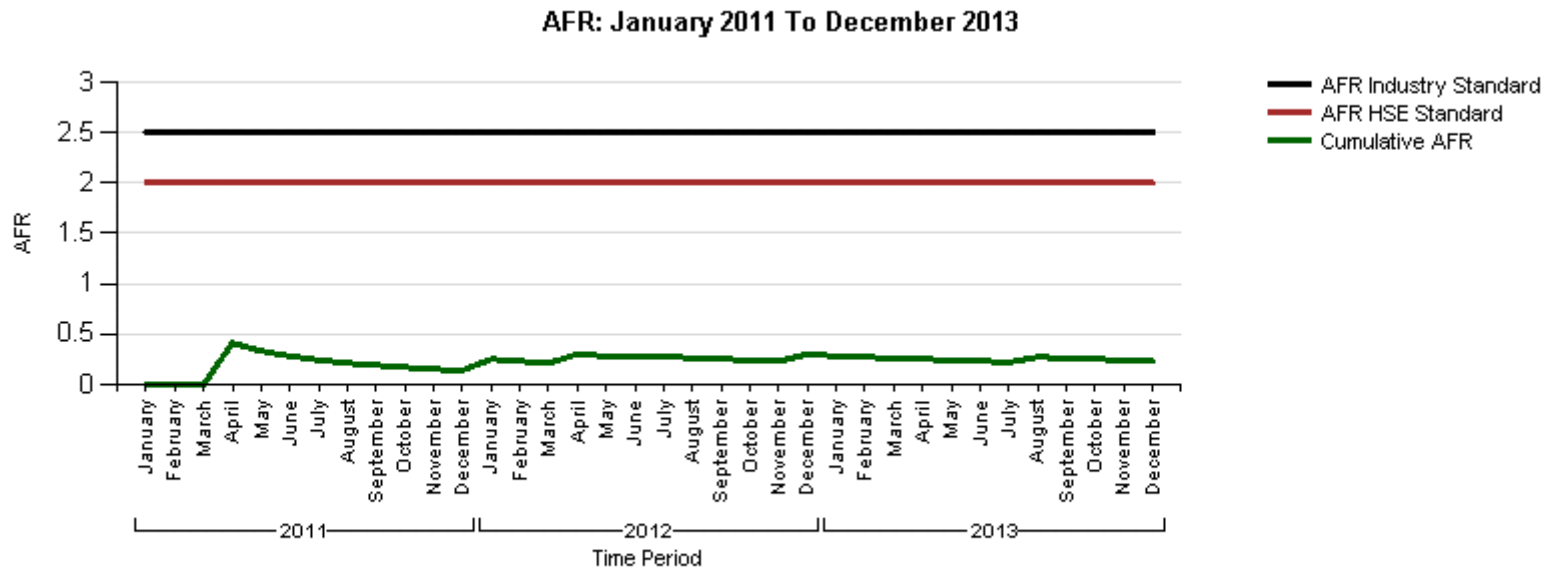

Lakesmere AFR/RIDDOR 2011-2013

RIDDORS: 5

Total Staff Hours: 2154996

AFR: 0.23